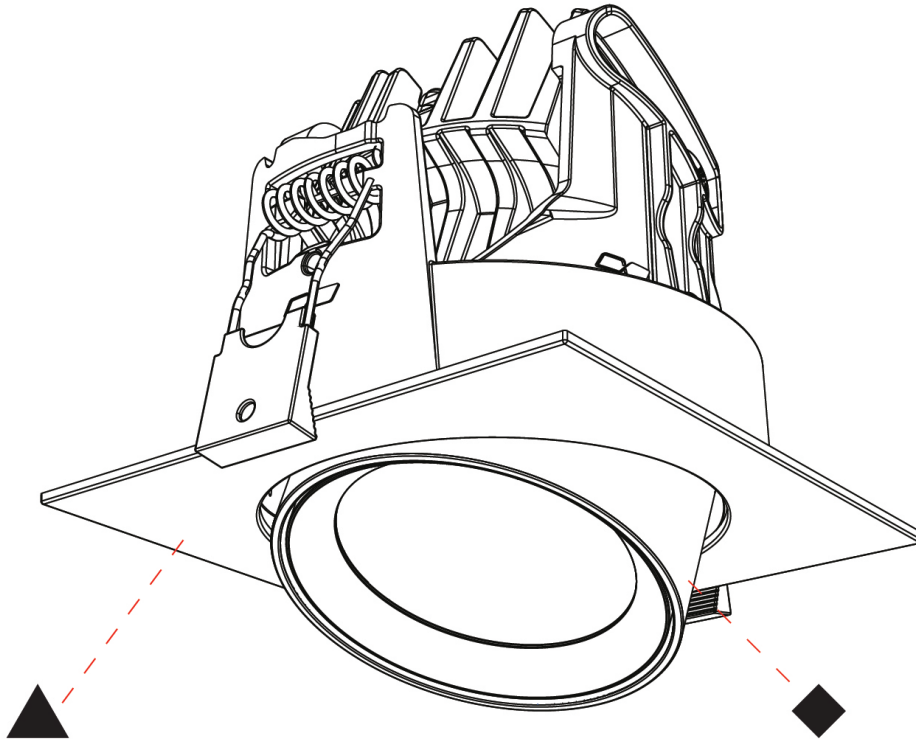

## CENTRIQ SQUARE ADJUSTABLE RECESSED

A35984-

PROJECT

TYPE

SPECIFIER

QUANTITY

DATE

A